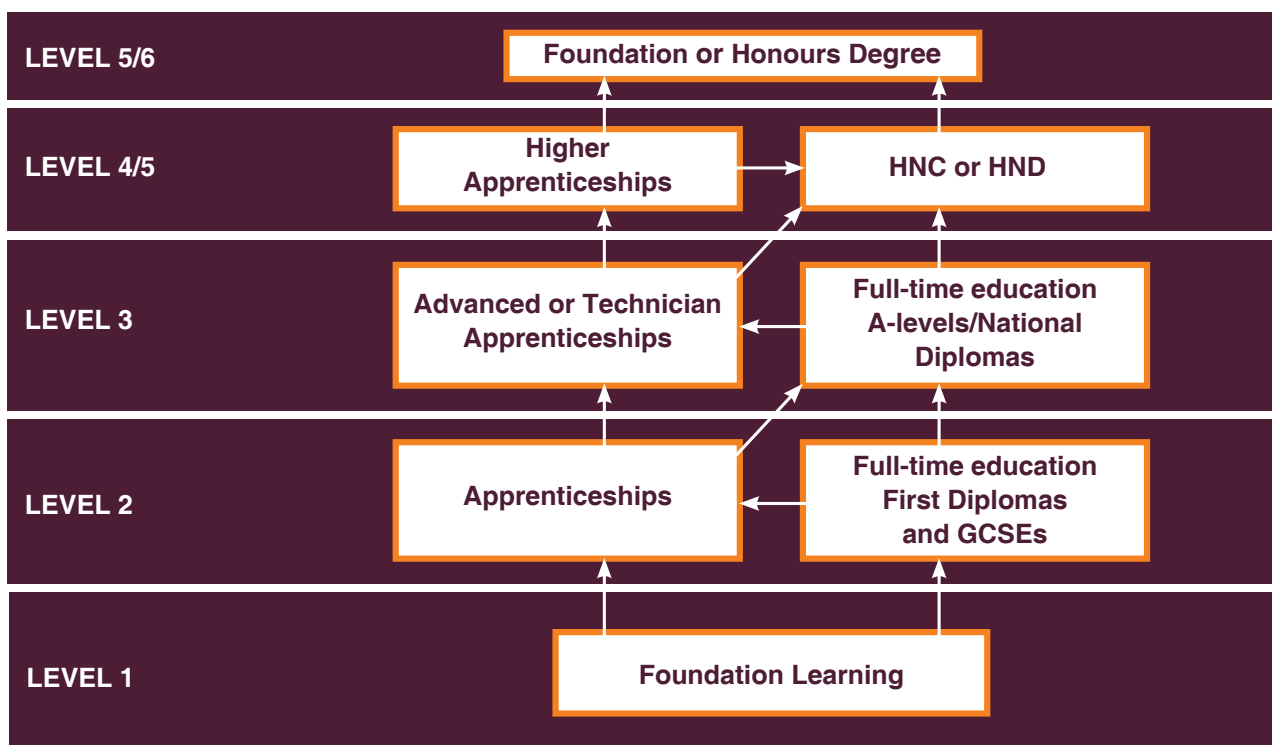

How much does an apprentice earn?

From 01 October 2010 an Apprenticeship minimum wage will be introduced for all new Apprenticeships started after this date. The wage is £2.50 per hour for apprentices aged 16 - 18 and older apprentices in the first year of their training. Apprentices who start with an employer after the age of 19 will qualify for the national minimum wage after a 12 month exemption period.

An Apprentice's working hours include time for training even if training is delivered away from the employer's premises. How the days are worked doesn't really matter but any off the job training must not reduce the overall hours to be paid. Any apprentice employed in an organisation working less than 30 hours per week, or indeed more than 37 hours per week could be paid pro-rata. The important factor to consider is the normal working week for the employer/industry. However, an apprentice cannot be employed for less than 16 hours per week.

Where do I go for further advice?

Visit www.apprenticeships.org.uk for more information on Apprenticeships and to find out more about the many different programmes available. Also, visit your local Connexions, Jobcentre Plus or *nextstep* office, depending on your age, to discuss your training and employment opportunities.

Progression Routes

An Apprenticeship will enable you to progress into further and higher education: